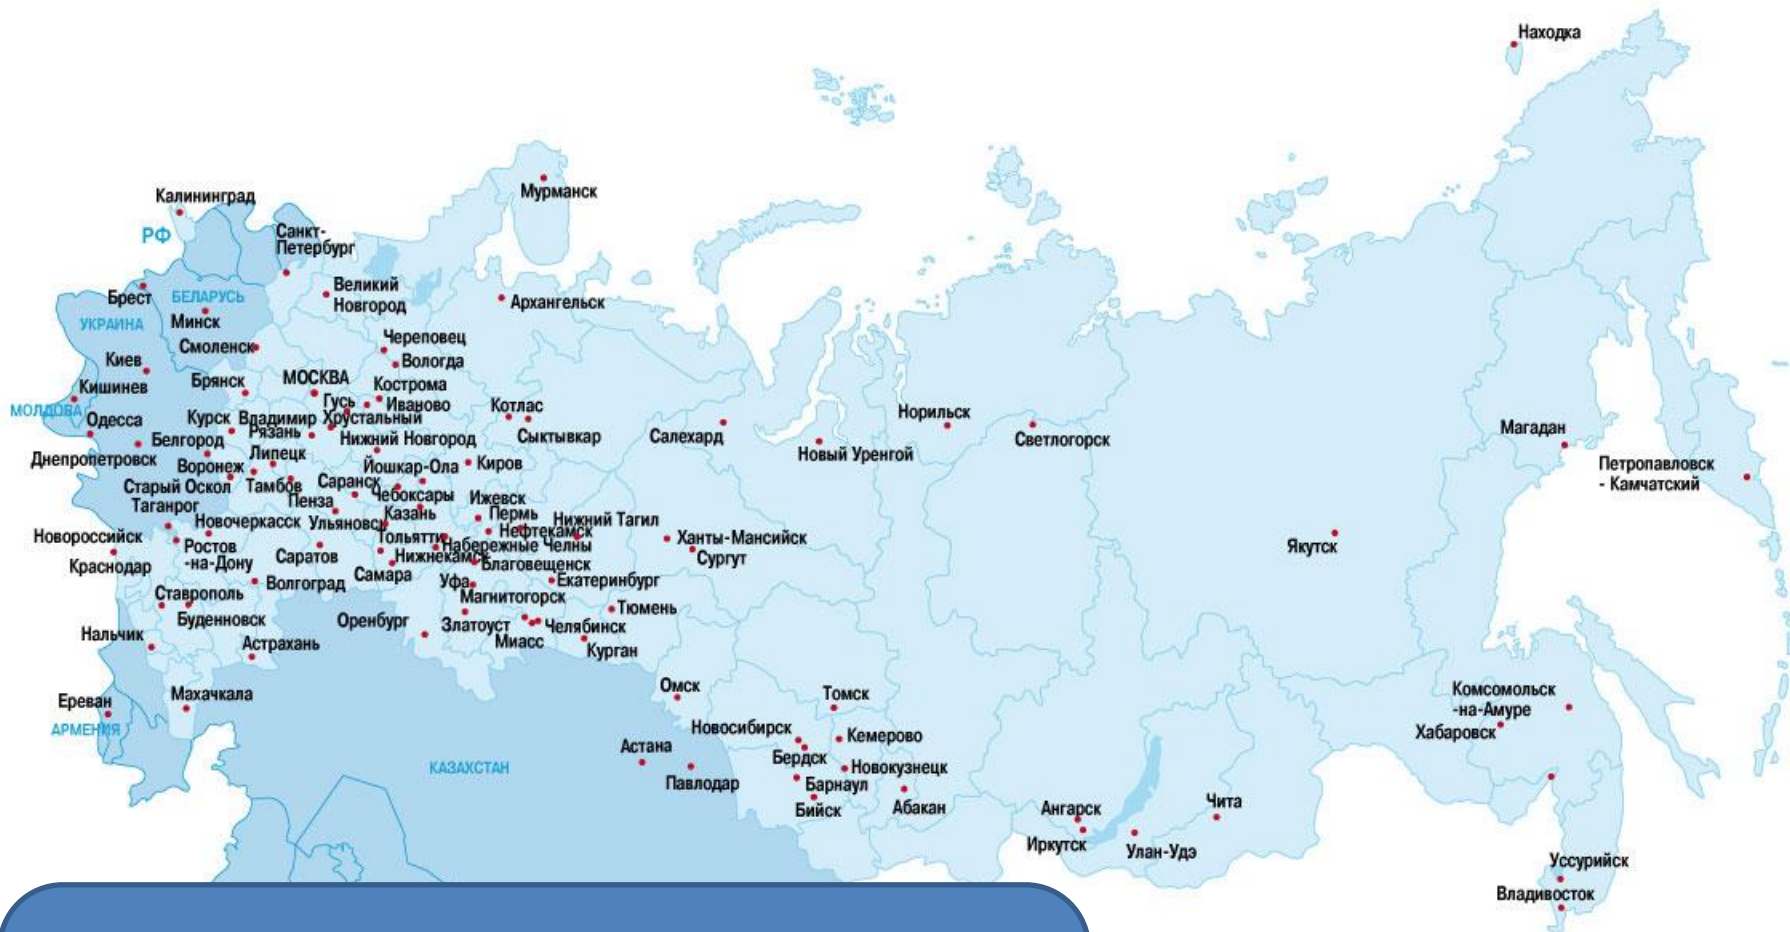

Инструмент 10. Бонусы и привилегии для региональных покупателей